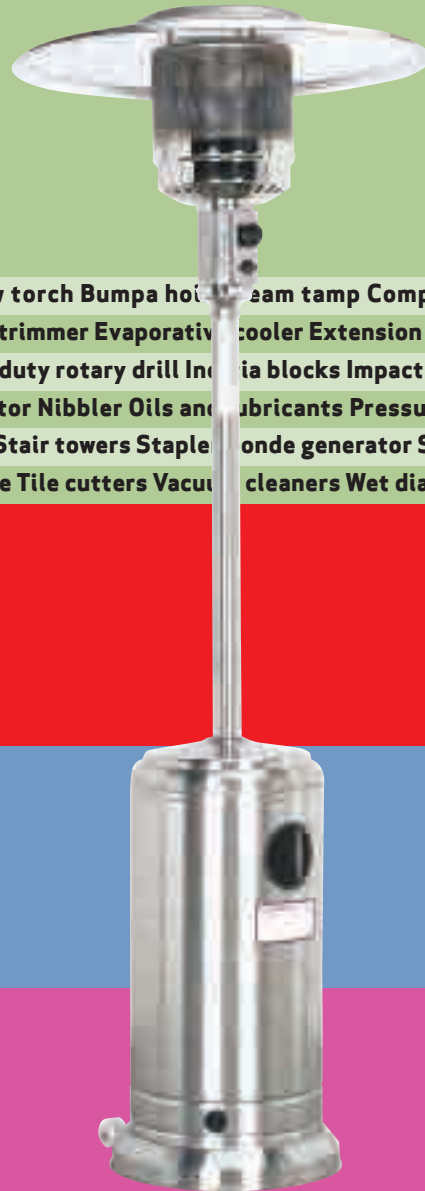

# 08 LEISURE AND HOUSEHOLD

**BEAVER  
TOOL HIRE**

Props Augers Airless spray rigs Angle grinder Blow torch Bumpa ho...eam tamp Compacter Carpet stretcher Clamps and cramps Cherry picker  
Diamond wall chaser Damp proof meter Dumper Door trimmer Evaporative cooler Extension leads Flail mower Flip over saw Floor scabbler Glass sucker  
Gas stapler Gin wheel Harness Hedge trimmer Heavy duty rotary drill In...ia blocks Impact wrench Jigsaw Junction boxes Knapsack sprayer Laser level  
Logging saw Masonry saw bench Mixers Metal detector Nibbler Oils and lubricants Pressure washers Pipe benders Post rammer Plumbing hand tool  
Rubbish chutes Rotovators Roller Right angle drills Stair towers Staple...onde generator Sanisnake Skid ramp Surface stripper Stump grinder Trench  
props Tek gun Transformers Trestle tables Tar furnace Tile cutters Vacuum cleaners Wet diamond core hire Wall paper strippers Wheelbarrows Welder

## Festoon Lights

String of coloured party lights.  
10 meters long with 10 coloured  
bulbs 240v.

Please see lighting and power  
section for a full range of outdoor  
lighting solutions.

	4 Hours	1 Day	2 Days	3 Days	1 Week
Festoon Lights	£6.52	£9.78	£11.41	£13.04	£16.30