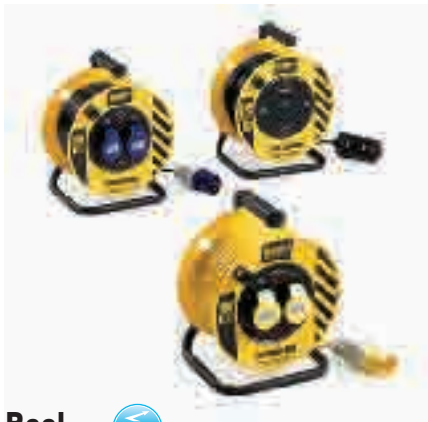

10 POWER AND LIGHTING

240v 100 Metre Extension Cable

Heavy duty trolley mounted lead. Ideal for events.

	4 Hours	1 Day	2 Days	3 Days	1 Week
240v	£12.60	£18.90	£22.05	£25.20	£31.50

Auto Cut Out Extension Reel

240v & 110v extension reels for use with vacuum take off tools such as a wall chaser. Switches off vacuum 20seconds after tool is switched off.

	4 Hours	1 Day	2 Days	3 Days	1 Week
240 & 110v	£3.42	£4.86	£5.67	£6.48	£8.10

Gas Floodlights

Powerful gas powered lights available in two sizes. Excellent for applications where there is no electricity.

Gas available to buy separately.

	4 Hours	1 Day	2 Days	3 Days	1 Week
Small	£4.20	£6.30	£7.35	£8.40	£10.50
Large	£5.24	£7.86	£9.17	£10.48	£13.10

Lighting Mast 5 Metre

This mast will extend to a maximum of 5 meters. Delivers a high level of light from 4 x 500 watt bulbs 110v only.