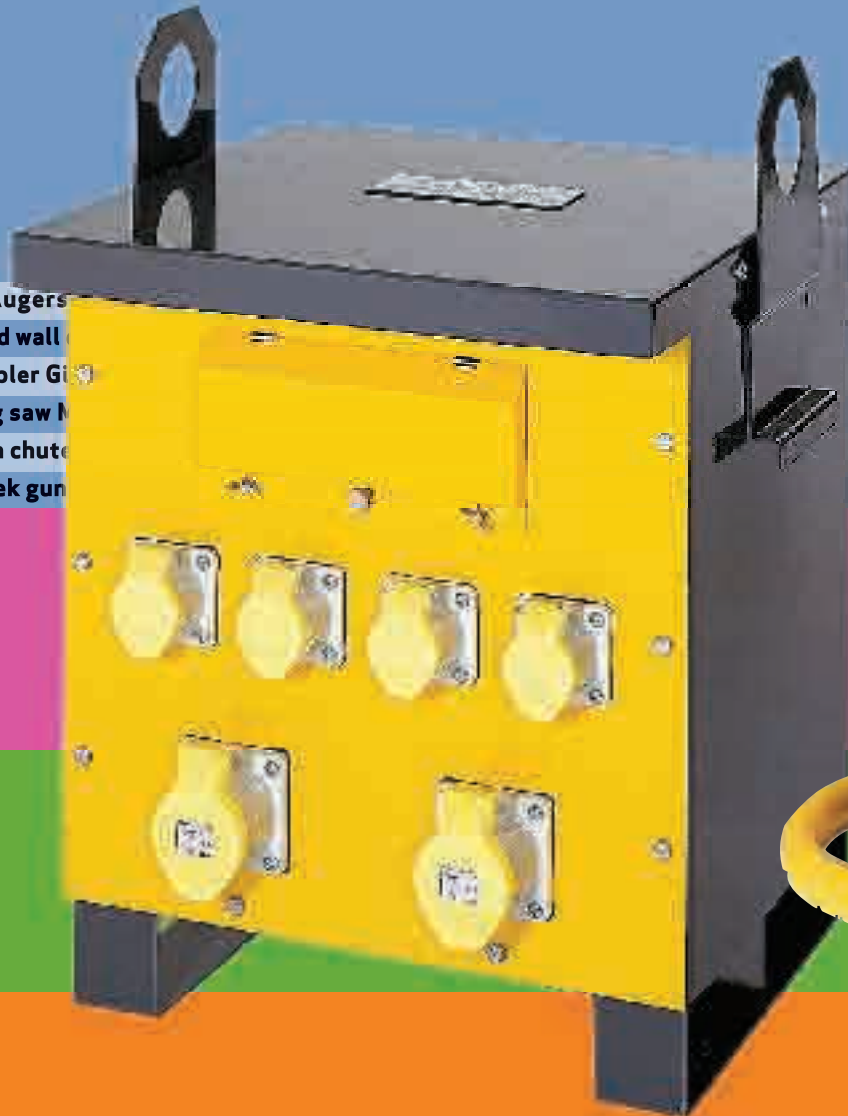

10 POWER AND LIGHTING

**BEAVER
TOOL HIRE**

Props Augers
Diamond wall
Gas stapler Gi
Logging saw M
Rubbish chute
props Tek gun
p Compacter Carpet stretcher C
ension leads Flail mower Flip over saw
Impact wrench Jigsaw Junction boxes K
Pressure
erator S
Wet
nd cramps Cherry picker
scabbler Glass sucker
Laser level
Post r
Plumbing hand too
Stump grinder Trench
Wheelbarrows Welder

10 POWER AND LIGHTING

Transformers

A full range of portable transformers designed for intermittent use. Selection of ratings available to suit your equipment.

Weight: 20-35kg

	4 Hours	1 Day	2 Days	3 Days	1 Week
2kVA		£5.70	£6.65	£7.60	£9.50
3kVA	£4.00	£6.00	£7.00	£8.00	£10.00
3kVA cont	£4.92	£7.38	£8.61	£9.84	£12.30

Site Transformer

Converts 240v to 110v. These single phase units have multiple 16 and 32 amp outlets. Must be wired in by a qualified electrician.

Minimum 1 week hire charge.

Weight: 65-80kg

	1 Week
5kVA	£36.50
10kVA	£39.60

Junction Box

Allows connection of up to four 16 amp devices from a single 110v power source.

	1 Day	2 Days	3 Days	1 Week
Junction Box	£4.08	£4.76	£5.44	£6.80

Extension Leads

We have a full range of 15mtr extension leads available in 110v, 16 or 32 amp and 240v 13 or 16amp. We also stock 240v leads with built in RCD protection.